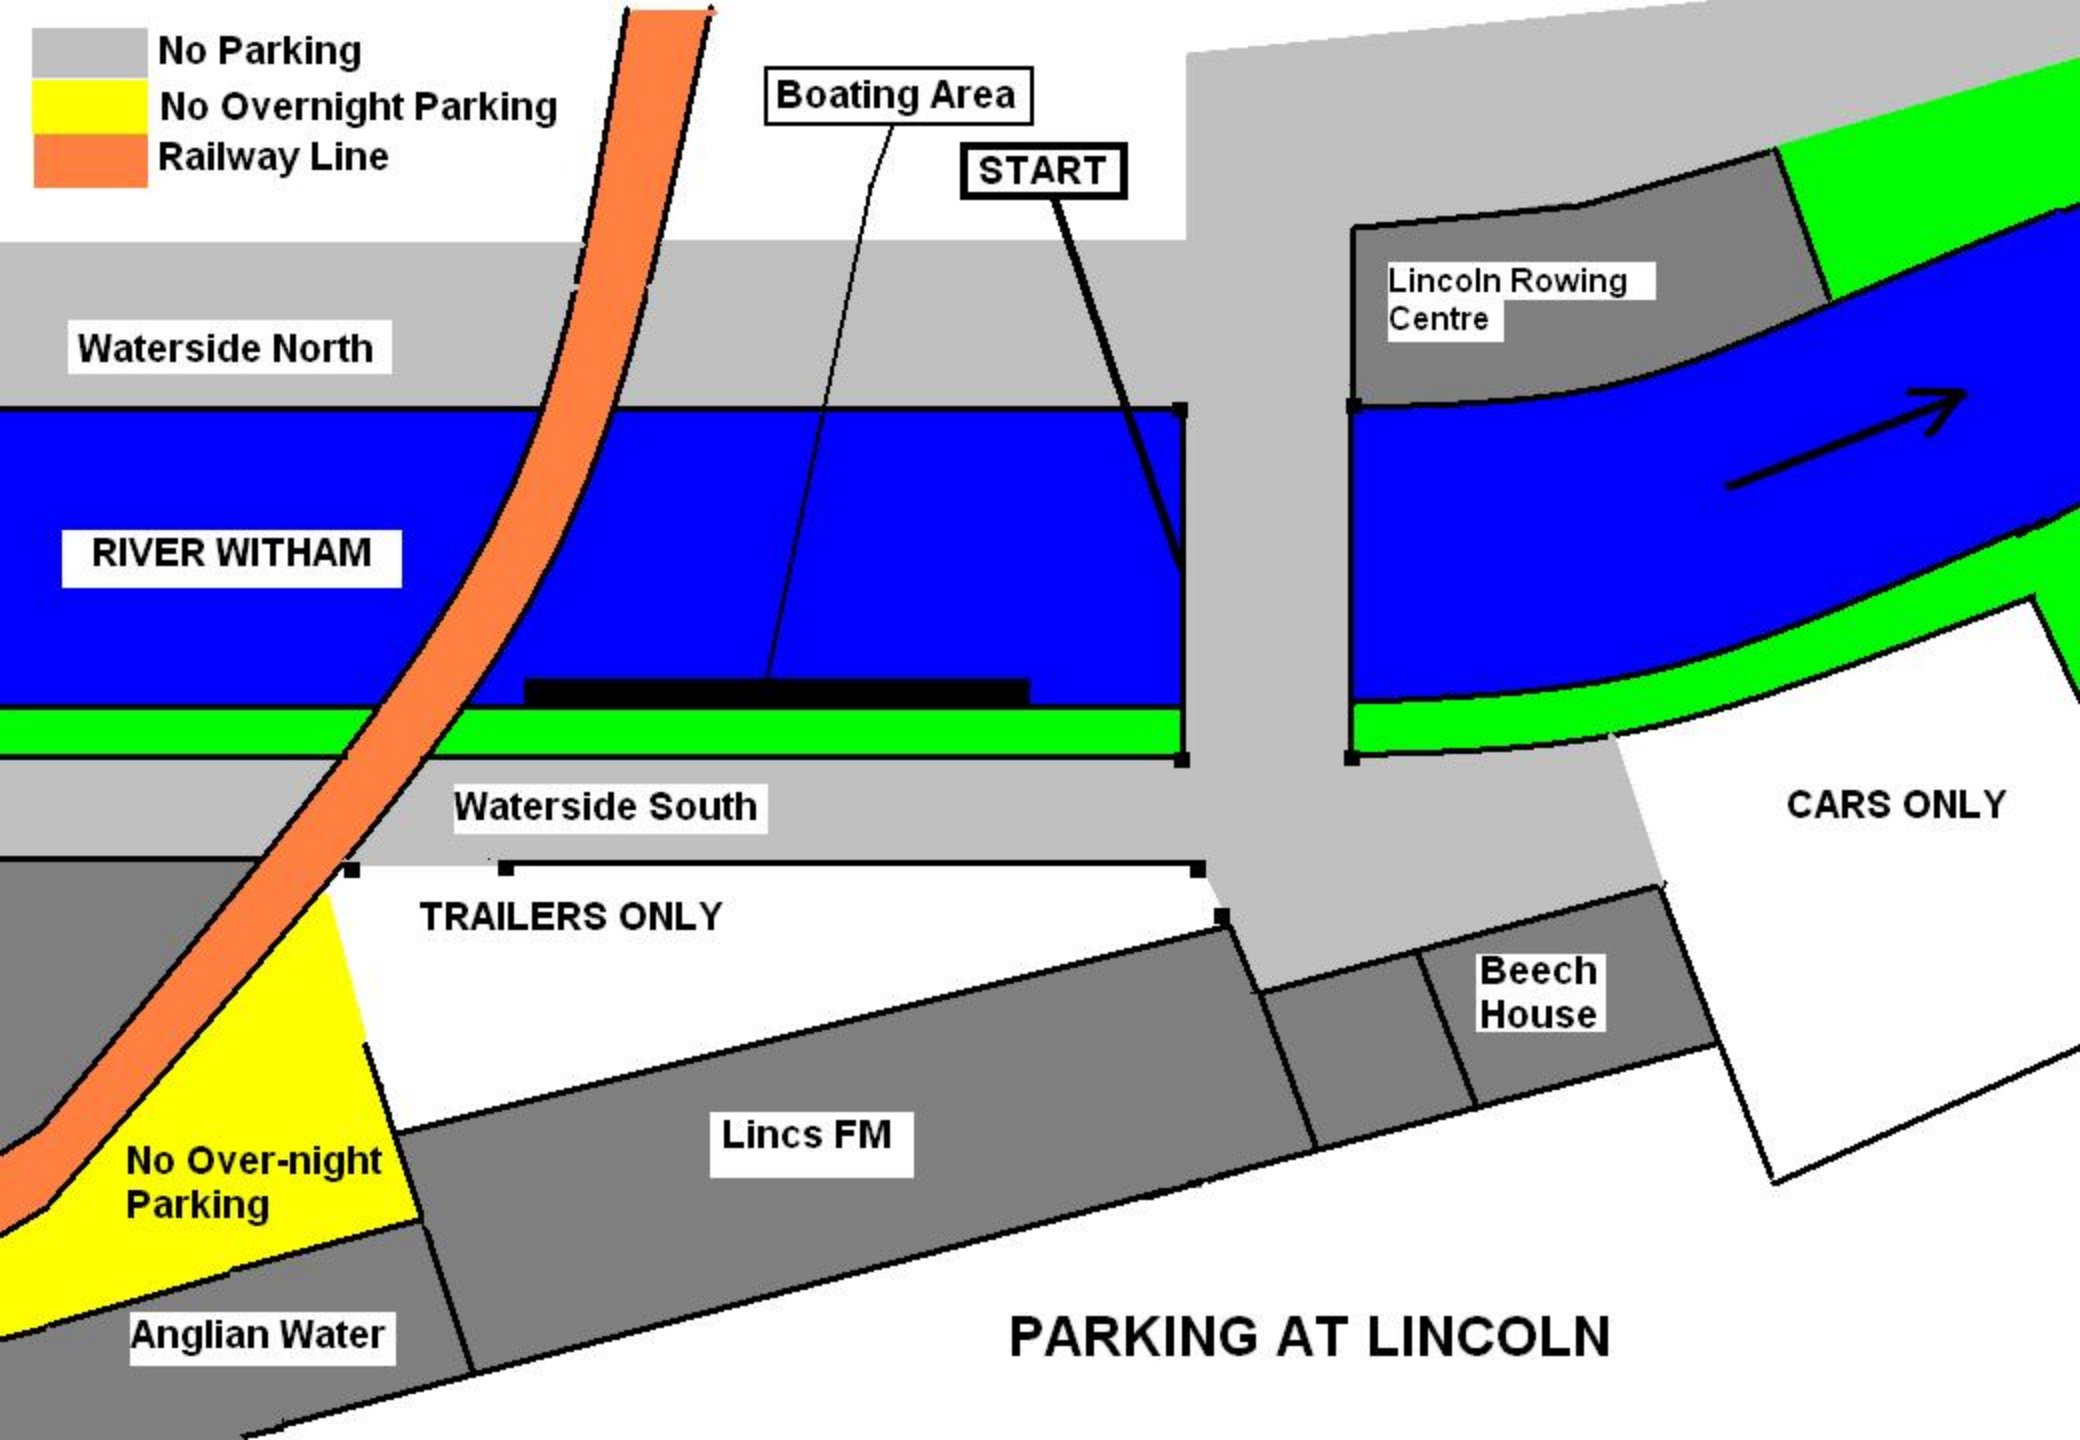

- No Parking
- No Overnight Parking
- Railway Line

Boating Area

START

Waterside North

Lincoln Rowing Centre

RIVER WITHAM

Waterside South

CARS ONLY

TRAILERS ONLY

Beech House

No Over-night Parking

Lincs FM

Anglian Water

PARKING AT LINCOLN